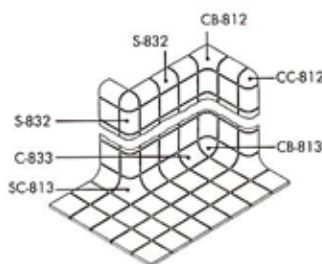

THIN-SET 2" x 2"