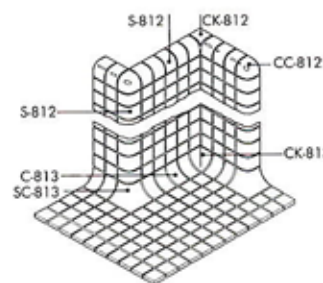

THIN SET 1" x 1"