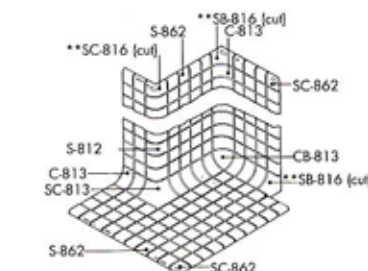

CONVENTIONAL 1" x 1"